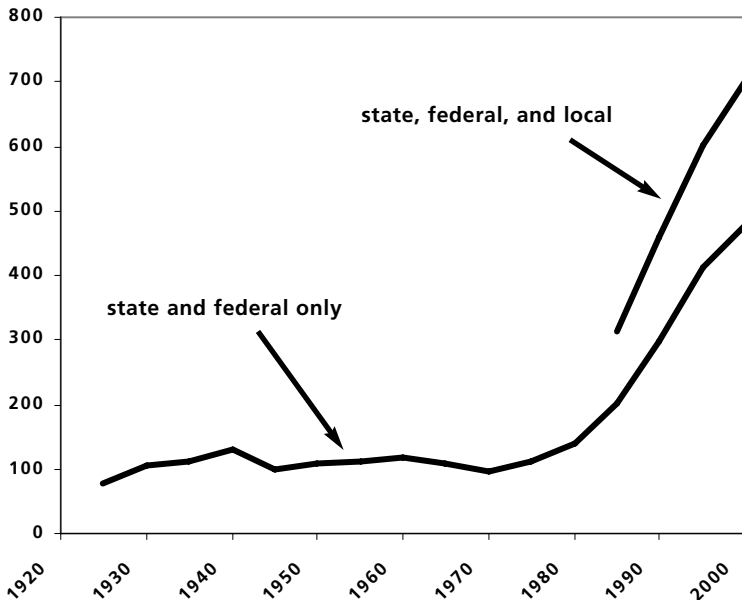

Figure 1
U.S. Prisoners per 100,000 Persons, 1925-2000*

*Note: data for state and federal prisoners extends only to 1999; data for state, federal and local prisoners extends to 2000.

Sources: Data for federal and state prisoners taken from U.S. Department of Justice, Bureau of Justice Statistics, *Sourcebook of Criminal Justice Statistics, 1999*, Section 6, Persons Under Correctional Supervision, Table 6.26 <<http://www.albany.edu/sourcebook/1995/pdf/section6.pdf>>.

Data for persons in federal and state prisons and local jails taken from U.S. Department of Justice, Bureau of Justice Statistics, *Prison and Jail Inmates at Midyear 2000* <<http://www.ojp.usdoj.gov/bjs/abstract/pjim00.pdf>>.